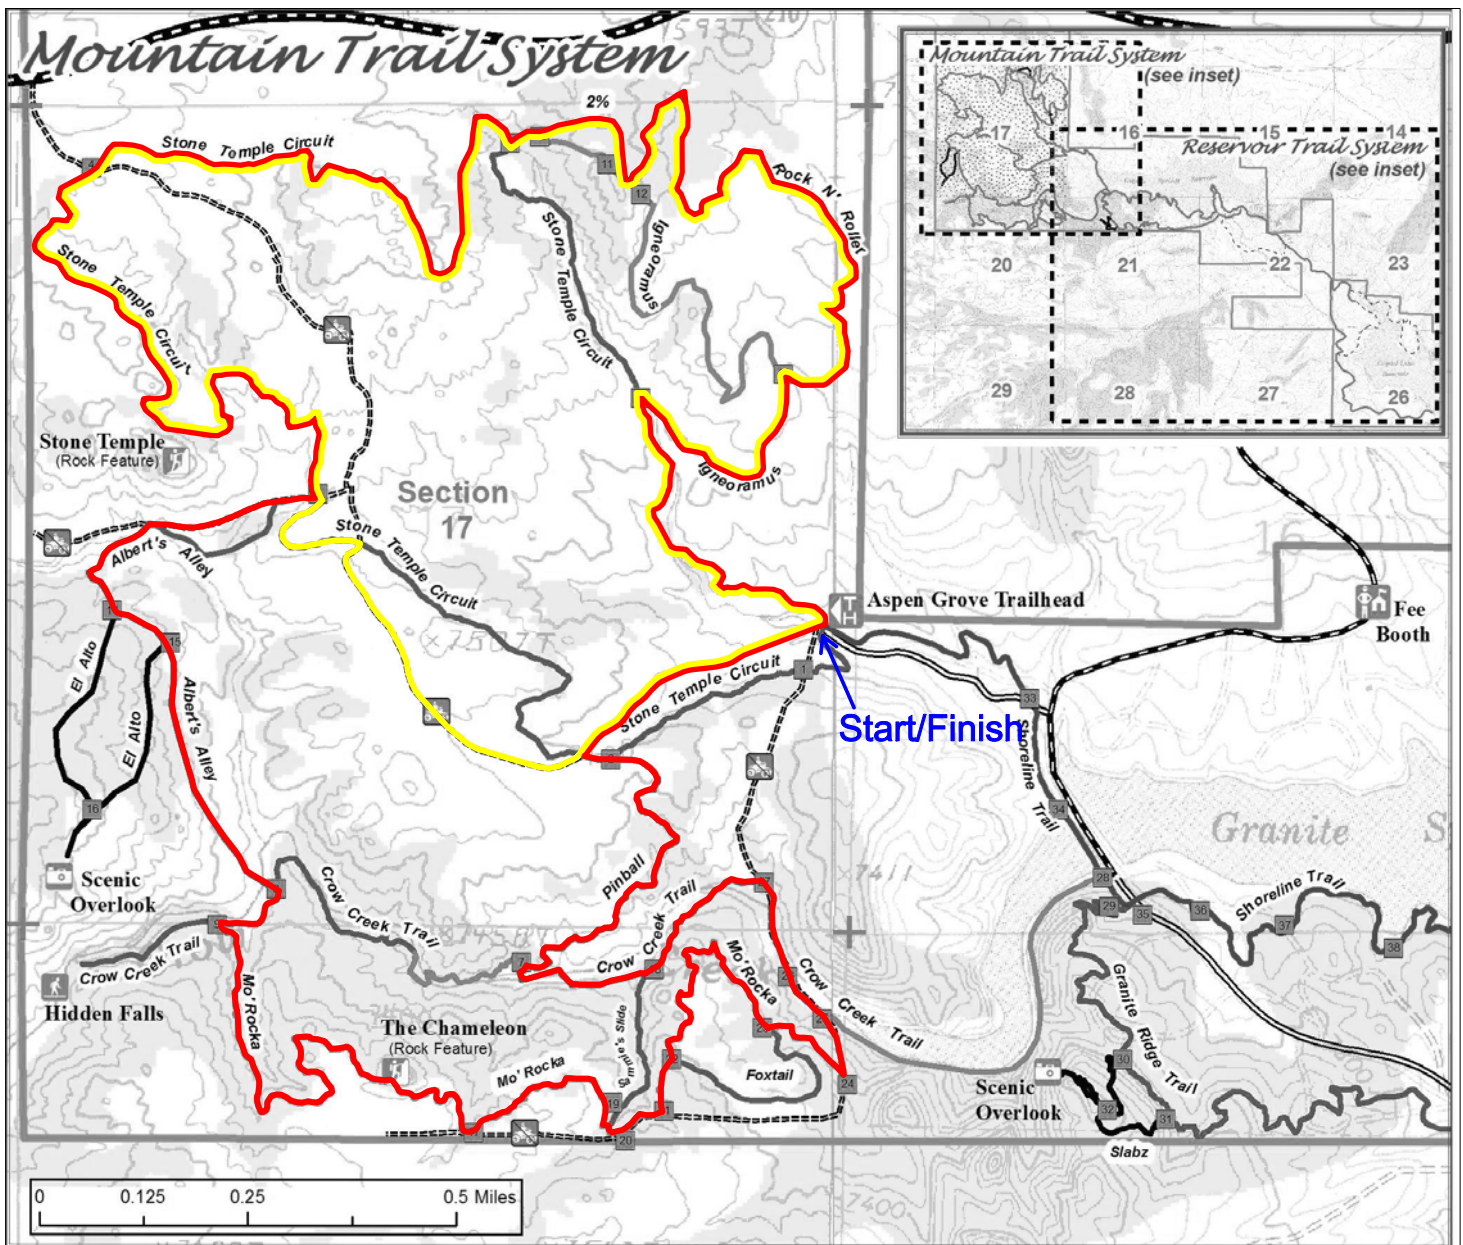

2010 Gowdy Grinder Beginner Men + Women Start time - 10:02

1 lap green
All laps run clockwise

2010 Gowdy Grinder Sport Women Start time - 10:01

1 lap green + 1 lap yellow
All laps run clockwise

2010 Gowdy Grinder Sport Men Start time - 10:00

1 lap green + 2 laps yellow
All laps run clockwise

2010 Gowdy Grinder Expert Women Start time - 12:02

2 laps red
All laps run clockwise

2010 Gowdy Grinder Expert Men Start time - 12:00

1 lap yellow + 2 laps red
All laps run clockwise