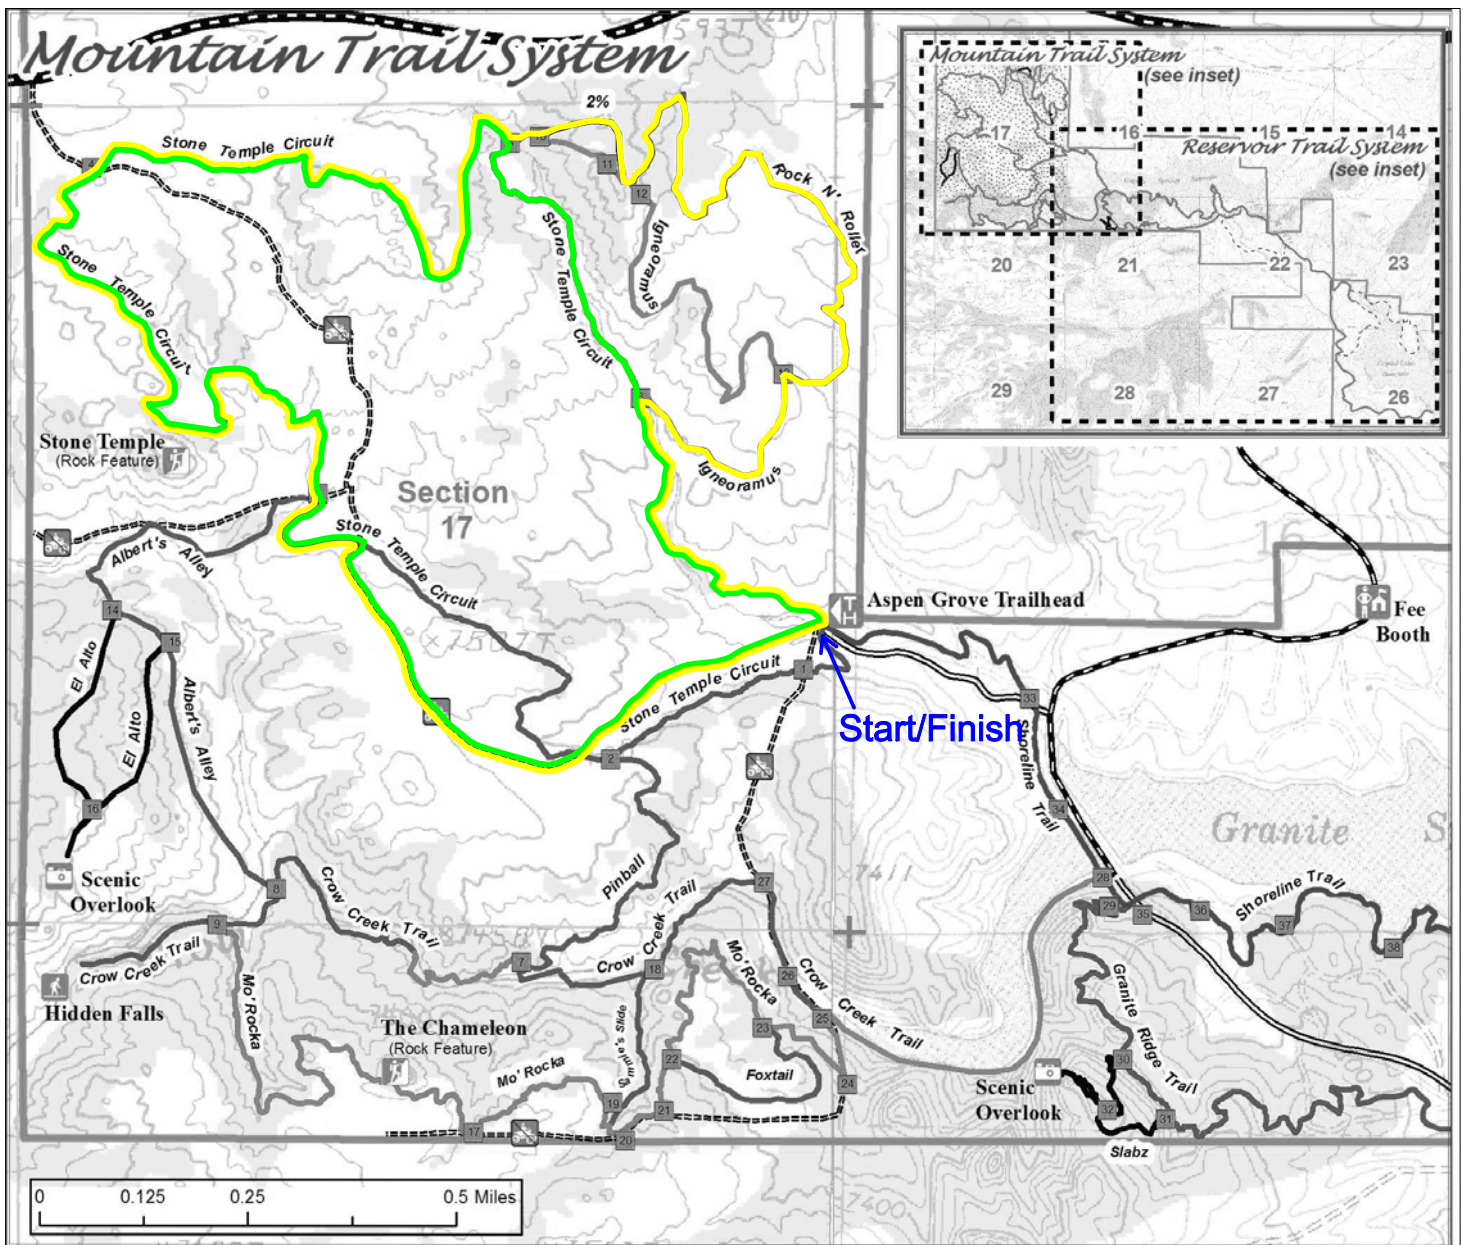

2010 Gowdy Grinder Beginner Men + Women Start time - 10:02

1 lap green
All laps run clockwise

2010 Gowdy Grinder Sport Women Start time - 10:01

1 lap green + 1 lap yellow
All laps run clockwise

2010 Gowdy Grinder Sport Men Start time - 10:00

1 lap green + 2 laps yellow
All laps run clockwise

2010 Gowdy Grinder Expert Women Start time - 12:02

2 laps red
All laps run clockwise

2010 Gowdy Grinder Expert Men Start time - 12:00

1 lap yellow + 2 laps red
All laps run clockwise