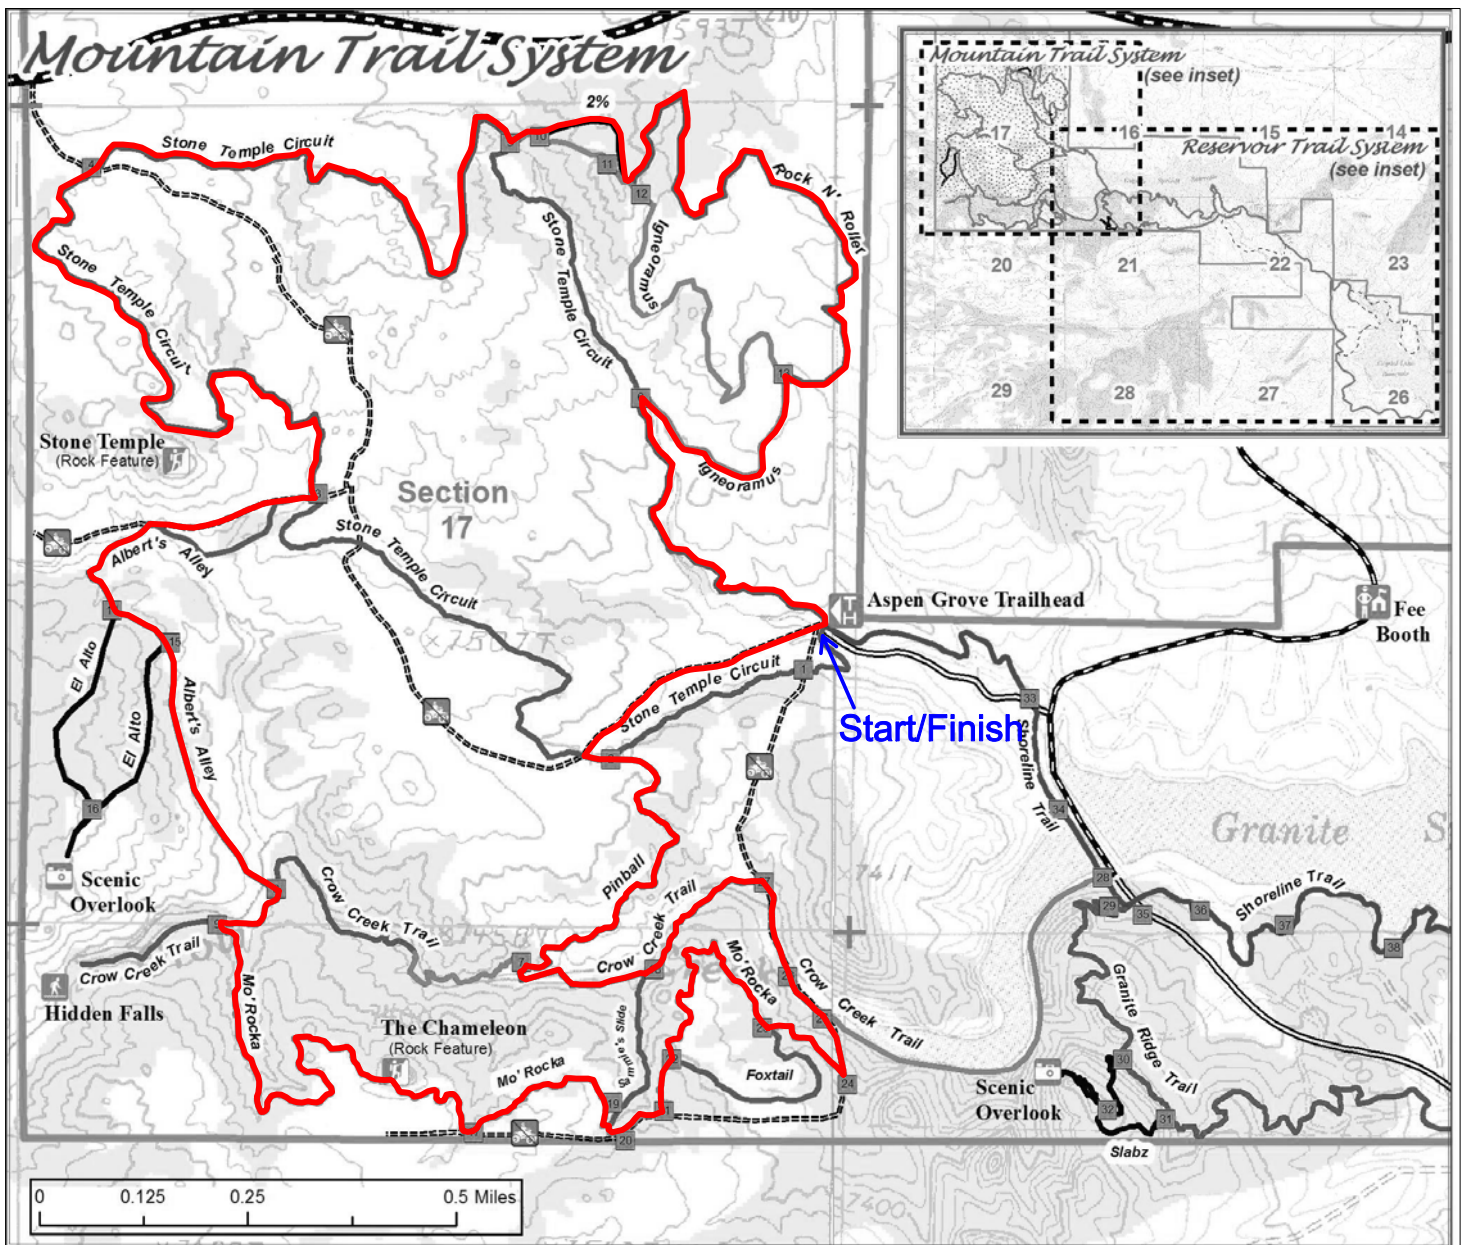

2010 Gowdy Grinder Beginner Men + Women Start time - 10:02

1 lap green
All laps run clockwise

2010 Gowdy Grinder Sport Women Start time - 10:01

1 lap green + 1 lap yellow
All laps run clockwise

2010 Gowdy Grinder Sport Men Start time - 10:00

1 lap green + 2 laps yellow
All laps run clockwise

2010 Gowdy Grinder Expert Women Start time - 12:02

2 laps red
All laps run clockwise

2010 Gowdy Grinder Expert Men Start time - 12:00

1 lap yellow + 2 laps red
All laps run clockwise