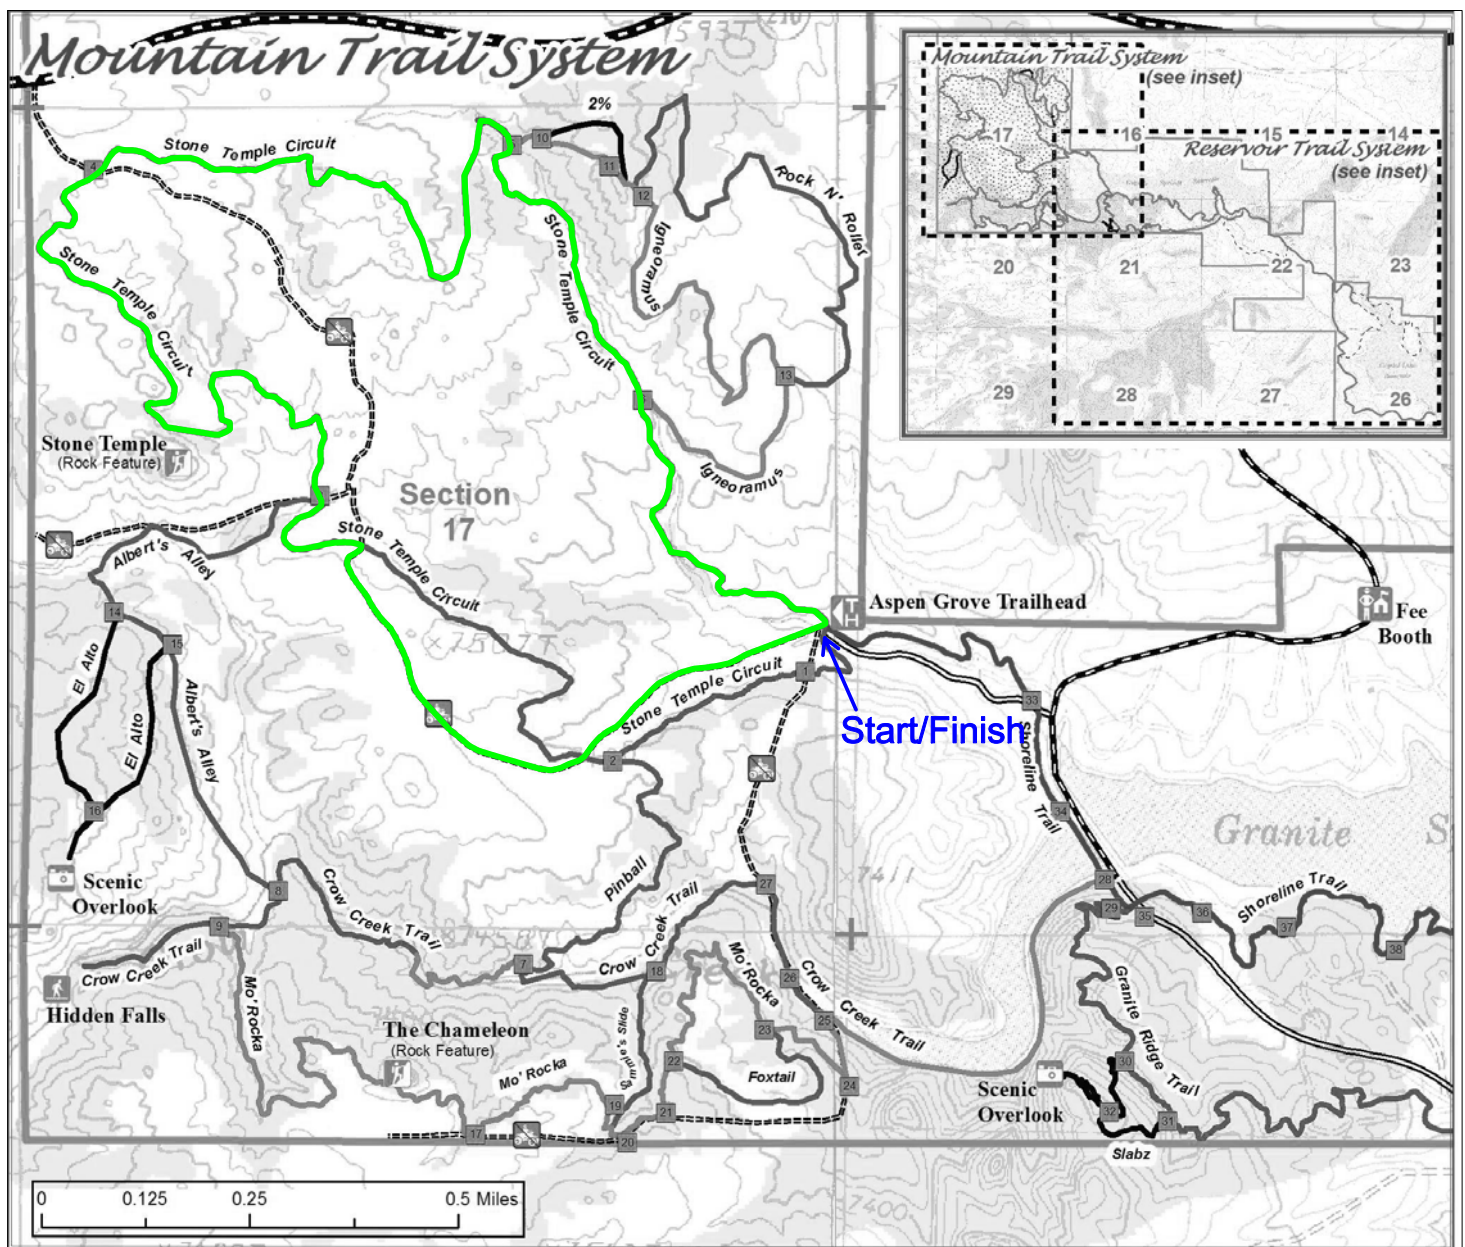

2010 Gowdy Grinder Beginner Men + Women Start time - 10:02

1 lap green
All laps run clockwise

2010 Gowdy Grinder Sport Women Start time - 10:01

1 lap green + 1 lap yellow
All laps run clockwise

2010 Gowdy Grinder Sport Men Start time - 10:00

1 lap green + 2 laps yellow
All laps run clockwise

2010 Gowdy Grinder Expert Women Start time - 12:02

2 laps red
All laps run clockwise

2010 Gowdy Grinder Expert Men Start time - 12:00

1 lap yellow + 2 laps red
All laps run clockwise